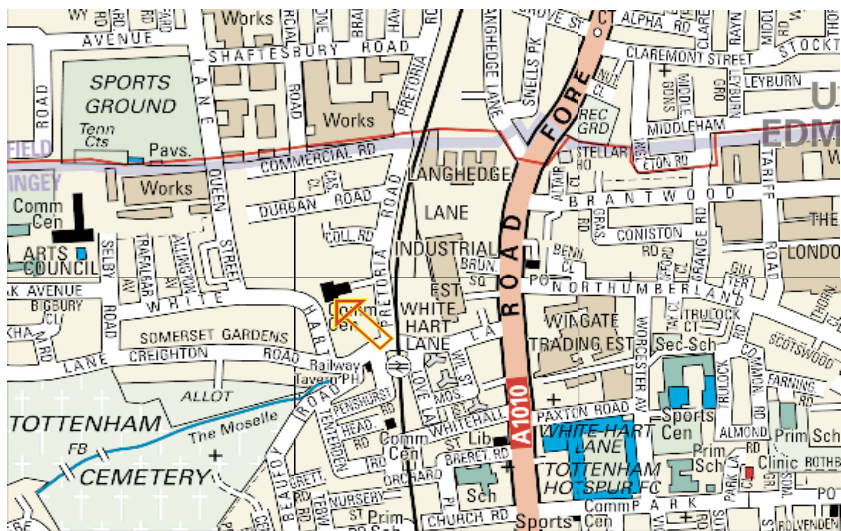

Bus: from Tottenham High Road: 149, 259, 279 i N90;
from Wood Green: W3

Tube: the closest underground station: **Seven Sisters (Victoria Line)**
Wood Green (Piccadilly Line)

Train: the closest over-ground station **British Rail Station: White Hart Line**