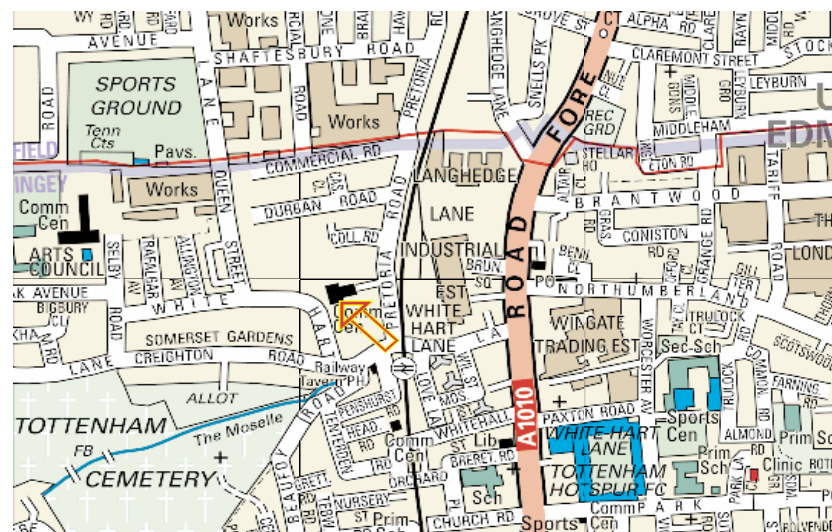

How to get to PEEC FC

Haringey Irish Centre
Pretoria Road
Tottenham
N17 8DX
3rd floor

Bus: from Tottenham High Road: 149, 259, 279 i N90;
from Wood Green: W3

Tube: the closest underground station: **Seven Sisters (Victoria Line)**
Wood Green (Piccadilly Line)

Train: the closest over-ground station **British Rail Station: White Hart Line**